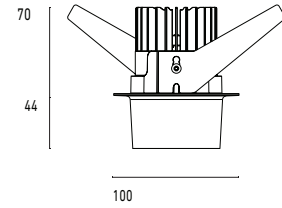

101 10 000320.011

Model

Name	Mono 100 Type 3 Recessed Downlighter
Finish	Structured White
Area	Indoor

System

Power (Luminaire)	24W
Power (System)	27W
Voltage	240V-AC
Optics	Rotationally Symmetrical Direct 60°
Colour Temperature	2700°K
Luminous Flux	1765lm
TM30	Rf95 Rg103
CRI	Ra97
Lumen Maintenance	L90 B10 50000hrs
Chromaticity	<3 McAdam Step Ellipse
Articulation	Fixed
Cut-Out	
Ingress Protection	IP44
Control Device	Remote Fixed Output (Included)
Class	III